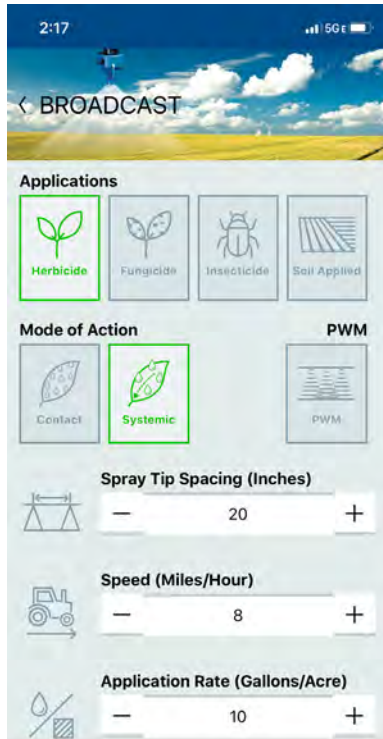

SPRAYSELECT TIP SELECTION APP

SPRAY SOLUTIONS AT A TOUCH OF A BUTTON

DOWNLOAD TODAY!

SPRAYSELECT allows you to quickly and easily choose the proper tip for your application.

Just enter speed, spacing and your target rate, select your droplet size category and a list of top recommendations is provided.

FEATURES OF SPRAYSELECT TIP SELECTION APP

- Select Application

- Find Spray Tips

- Tip Spacing
- Speed
- Application Rate
- Select Droplet Size

- Save Favorites

- Spray Tip Calibration

- Find Distributors Nearby