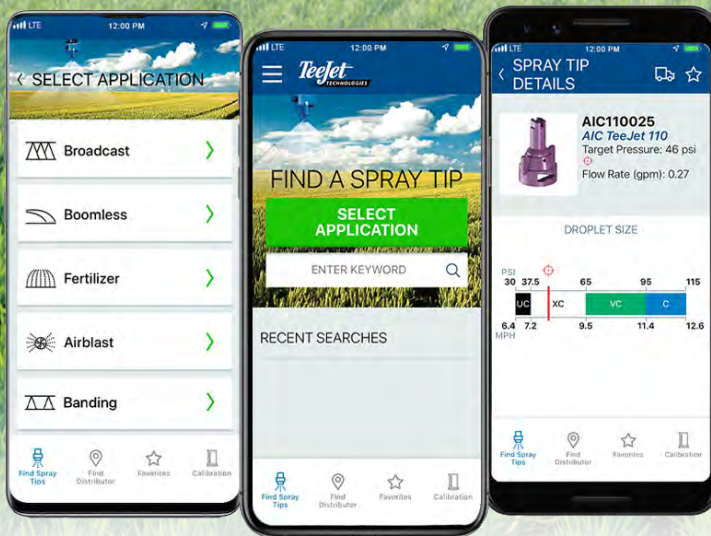

SPRAYSELECT TIP SELECTION APP

SPRAY SOLUTIONS AT A TOUCH OF A BUTTON

DOWNLOAD TODAY!

SPRAYSELECT allows you to quickly and easily choose the proper tip for your application.

Just enter speed, spacing and your target rate, select your droplet size category and a list of top recommendations is provided.

FEATURES OF SPRAYSELECT TIP SELECTION APP

- Select Application

- Find Spray Tips

- Tip Spacing
- Speed
- Application Rate
- Select Droplet Size

- Save Favorites

- Spray Tip Calibration

- Find Distributors Nearby